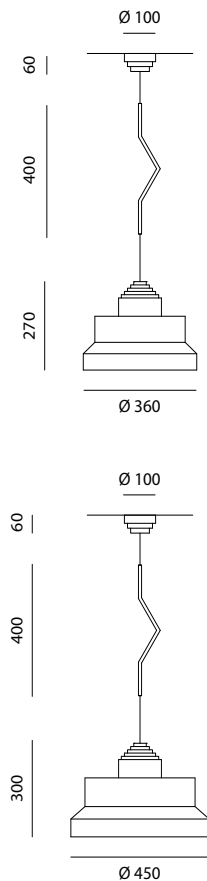

Technical Specifications

APERITIVO

The *Aperitivo* pendant lamp captures the ambience of 1930s Italian bars, with influences from Depero's artworks. Its design showcases geometric-printed Dedar jacquard fabric in various color options, complemented by polished brass detailing.

Environment	Indoor	
Light source	1 x E27 Bulb Holder E26 Bulb Holder	
Voltage	220-240V 110-120V	
Power	Max LED 13W	
Cable lenght	300 cm	
Dimmable	Compatible with dimmable systems	
Wiring	CE UL	
Weight	1 kg	
Materials		
Lampshade	Dedar <i>Babelia</i> jacquard fabric	
Structure	Hermès <i>Perspective Cavaliere Bayadere Outdoor</i> PES fabric Polished brass	
Colors	 Ivory	 Light Blue
	 Emerald	 Green
	 Rust	