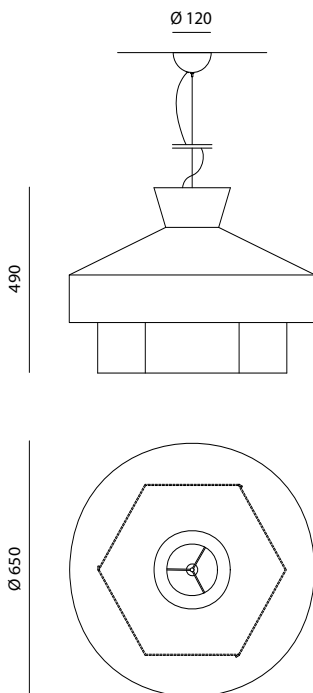

Technical Specifications

GIARDINO PENDANT

The *Giardino* lamp reflects the 1950s Milanese bourgeoisie interest in exoticism, featuring rattan, jacquard fabrics, and Far Eastern-inspired finishes. Its hexagonal diffuser, accented with black trimmings, nods to Art Deco, while a vertical arrangement of refined elements forms its lantern design.

Environment	Indoor
Light source	1 x E27 Bulb Holder E26 Bulb Holder
Voltage	220-240V 110-120V
Power	Max LED 13W
Cable lenght	300 cm
Dimmable	Compatible with dimmable systems
Wiring	CE UL
Certificate	CE
Weight	2,5 kg
Materials	
Lampshade	Rattan, jacquard fabric
Diffuser	Parchment
Ceiling rose	White painted iron
Colors	
	 #1 - Black
	 #2 - Green
	 #3 - Pink
	 #4 - Sand