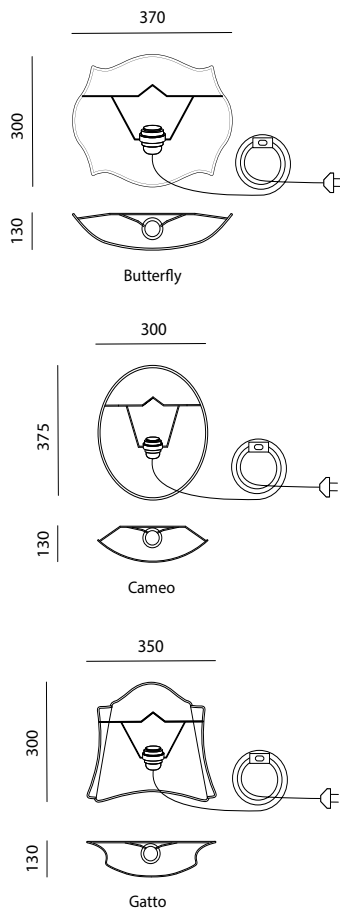

Technical Specifications

SATISFACTION

The *Satisfaction* lamps exude unapologetic love and passion, featuring sleek shapes and Pierre Frey's exclusive *Le Couple* wallpaper illustrated by Louise Bourgoïn.

| | |
|--------------------------------------|--|
| Environment | Indoor |
| Light source | 1 x E27 Bulb Holder E26 Bulb Holder |
| Voltage | 220-240V 110-120V |
| Power | Max LED 13W |
| Cable lenght | 200 cm |
| Switch | On the cable |
| Plug | Euro Plug - Type C - 2 pins USA Plug - Type A - 2 pins |
| Dimmable | No |
| Wiring | CE UL |
| Certificate | CE |
| Weight | 0,4 kg |
| Materials Lampshade | Pierre Frey <i>Le Couple</i> wallpaper |