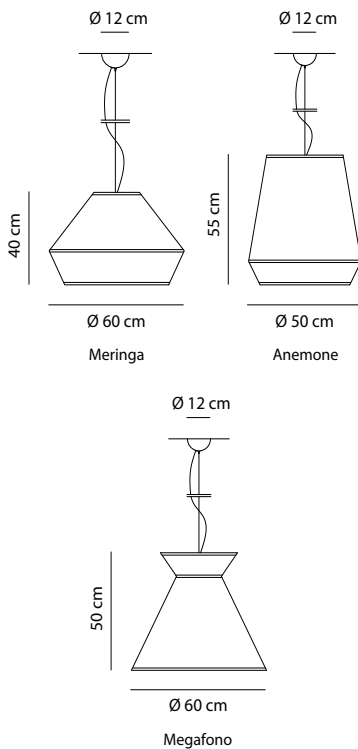

Technical Specifications

EASY ROOF

The *Easy Roof* series features straightforward geometry and bold color contrasts in its design, originating from Servomuto inaugural collection. Made of cotton, the lampshades exhibit block colors with contrasting trimmings and fringing along the bottom rim.

Environment	Indoor
Light source	1 x E27 Bulb Holder E26 Bulb Holder
Voltage	220-240V 110-120V
Power	Max LED 13W
Cable lenght	300 cm
Dimmable	Compatible with dimmable systems
Wiring	CE UL
Certificate	CE
Weight	1,25 kg
Materials	
Lampshade	Cotton fabric
Ceiling Rose	White painted Iron
Colors	
	Anemone
	Megafono
	Meringa